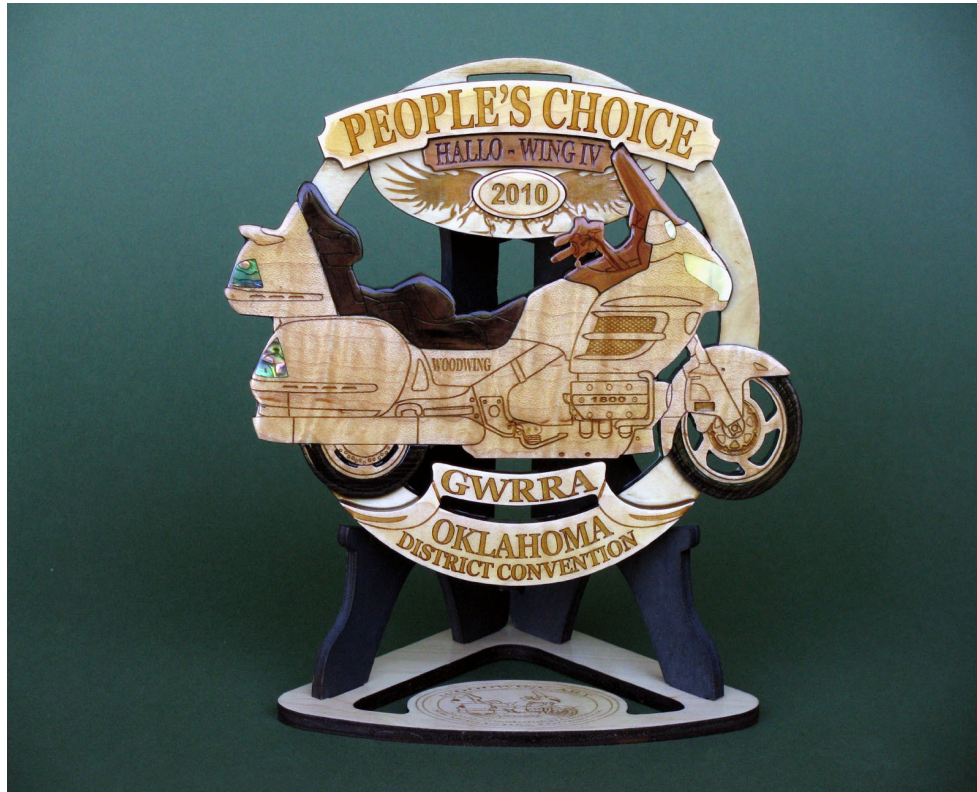

GWRRA OKLAHOMA DISTRICT RALLY

HALLO WING IV

October 8-9, 2010 - Muskogee Civic Center

Break out the polish rags and bring your bike to the Oklahoma District Convention, October 7th, 8th, & 9th. Once again we will award Woodwing Art trophies to all Bike Show First Place winners. First Place winners will receive Woodwing Art's standard version of what you see here. "People's Choice" will receive a special trophy that is nothing short of Art. The trophy is handmade from exotic and domestic hardwoods meticulously inlaid with the finest of mother of pearl and abalone shell.

See next page for classes & rules

A complete copy of the rules will be available at classification. Classification decisions made by Bike Show officials will be final.

STOCK CLASS - *stock paint and factory pin striping with or without chrome accessories (note – 2 or fewer flags 6x10” or smaller mounted on bike allowed)*

CUSTOM CLASS - *stock paint on the motorcycle, custom pin striping, graphics, etching, aftermarket seat, custom seat covers (note – artist signature/logo allowed)*

SHOW CLASS – *brush-painted murals, custom paint on the motorcycle, painted accessories (including but not limited to Wing Bling, Road Trip Essentials, etc)*

AIRBRUSH CLASS - *any artwork applied with an airbrush*

SPECIAL SHOW - *all motorcycles (2, 3, or 4 wheels), with or without trailers, shown with music, mirrors, mascots, fences, carpet, special lighting, animals, flags or awards*